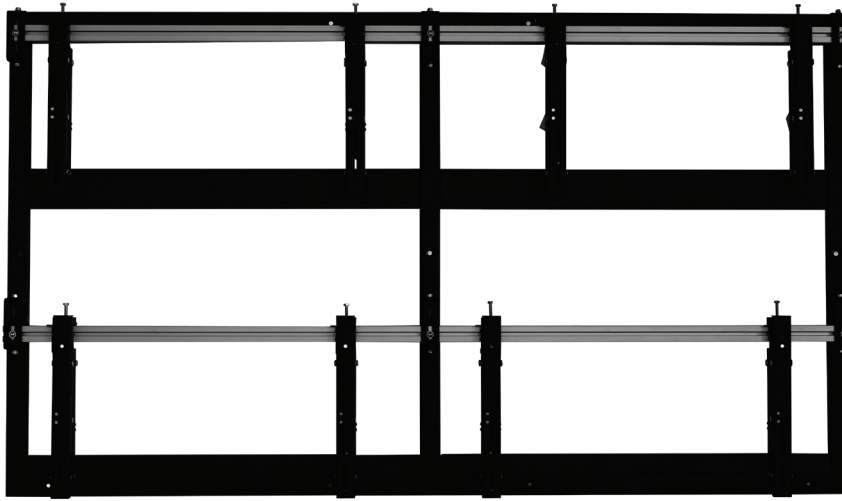

The VWW2255POP-L is purpose designed for easy and fast servicing of recessed video wall installations. The simple one touch „pop out“ mechanism allows full extension of the display out of the videowall so access and servicing can be performed quickly and safely.

### FEATURES

- Tool-less independent 8-point micro-adjustment provides seamless alignment of the displays.
- Pull-out/prop-open mechanism provides quick and easy access for servicing.
- Open Frame design allows full electrical wiring access and integrated cable management strips make display-to-display cabling simple.
- Adjustable VESA mounting patterns from 100 x 100 up to 600 x 400.

### FEATURES

50"-55"

min.  
100x100 mm  
max.  
600x400 mm

200 kg

min.  
100x100  
max.  
400x600  
mm

### PRODUCT SPECIFICATION

Dimensions	Weight	Max capacity	Colors
2100x1210x100 mm	52 kg	200 kg	black