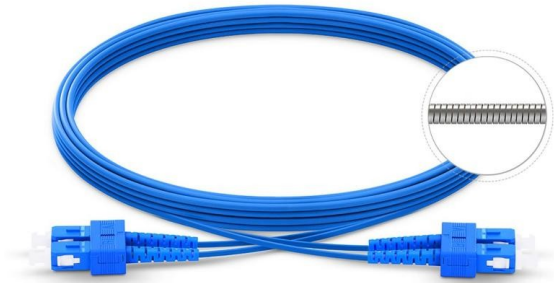

Network Cable Fiber

LinkIT Fiberpatch Armored OS2 SC/SC 100 m

Braided steel jacket | Duplex | LSZH | Blue

Product number: ARMOS22SS-100M

Product Description

Cost-effective fiber cable solution for card transmission. Our OS2 multimode fiber patch cords are 100% tested and certified. Designed for high-speed and older networks such as Gigabit Ethernet and Fiber Channel, they support 10G data speeds of up to 300m and 40 / 100Gb up to 100m.

Main Specifications

Brand	LinkIT
Color	Blue
Length (m)	100
Category	OS2
Connector type 1	SC
Connector type 2	SC
Polishing contact 1	UPC
Polishing contact 2	UPC
Cable type	Duplex
Number of fibers	2
Core Diameter (um)	9/125

Extended Specifications

Transmission speed	10Gbps
---------------------------	--------

Jacket material	LSZH
Anti-kink sleeve	Moulded
Optical Return Loss (dB)	<= 0.3 dB
Operating Temperature	-40°C to +90°C
Cable Diameter (mm)	3
Halogenfree	✓
Certifications	CE, RoHS