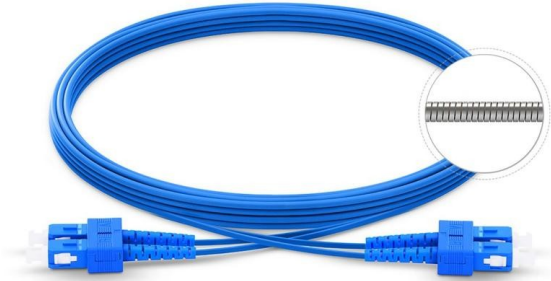

## Network Cable Fiber

### LinkIT Fiberpatch reinforced OS2 SC/SC 0,2m

SC - SC, duplex, steel jacket 2x3mm

Product number: ARMOS2SASA-0002M

## Main Specifications

<b>Brand</b>	LinkIT
<b>Color</b>	Blue
<b>Length (m)</b>	0,2
<b>Category</b>	OS2
<b>Connector type 1</b>	SC
<b>Connector type 2</b>	SC
<b>Polishing contact 1</b>	APC
<b>Polishing contact 2</b>	APC
<b>Cable type</b>	Duplex
<b>Number of fibers</b>	2
<b>Core Diameter (um)</b>	9/125 - Multimode