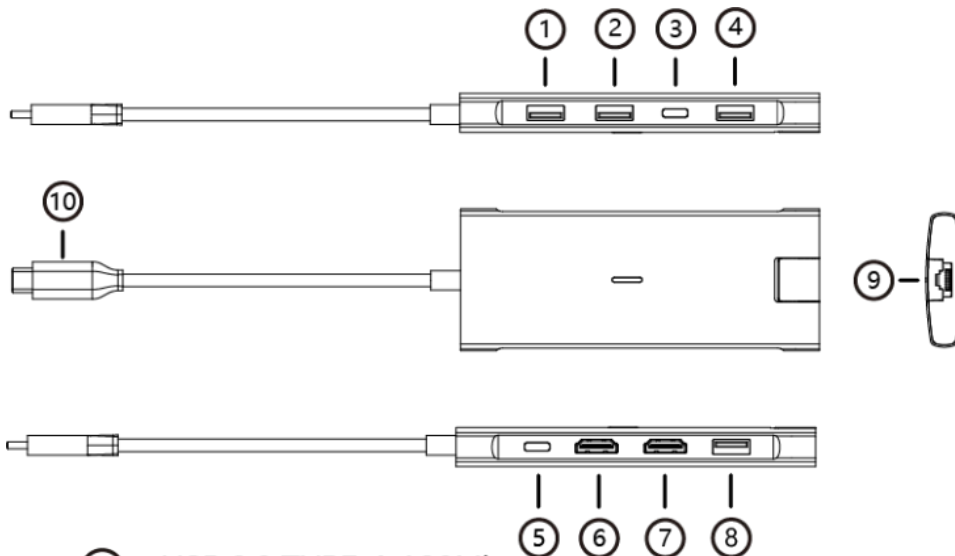

USB C Docking

Elivi PRO USB-C Docking 9 in 1
Multiport Adapter HUB, 10Gpbs, SpaceGrey

Product number: ELV-USBCDK-9

Product Description

Elivi Pro Docking gives your laptop or desktop a lot of extra connections. Connect your new multi-port adapter and open up many new areas of use with your USB-C Port. With use of only one USB-C port you get passthrough charging up to 100W, gigabit ethernet, 2 x HDMI 4K, 4 x USB A and USB C. The docking is delivered in a high-quality aluminum chassis that ensures heat dissipation. The stylish and compact design makes it perfect for both the desk and on the go.

Single packaging

Height (cm)	4,75
Width (cm)	12
Length(cm)	1,3
Gross Weight (kg)	0,75

FMOM Documentation

Meaning: This docking station is equipped with nine different ports to enhance connectivity for USB-C enabled devices.

Outcome: Users can seamlessly connect various peripherals, including external displays, USB drives, and more, all through a single USB-C port.

Memory: Picture having a clutter-free desk with just one connection point that effortlessly links your laptop to multiple devices, making your workflow more efficient and organized.

Dimensional Sketches

- ① USB 2.0 TYPE-A 480Mbps
- ② USB 2.0 TYPE-A 480Mbps
- ③ USB 3.2 GEN2 TYPE-C 10G
- ④ USB 3.2 GEN2 TYPE-A 10G
- ⑤ USB-C PD
- ⑥ HDMI 2.0 4K@60HZ
- ⑦ HDMI 2.0 4K@60HZ
- ⑧ USB 3.2 GEN2 TYPE-A 10G
- ⑨ Ethernet RJ45 1000Mbps
- ⑩ USB-C Male