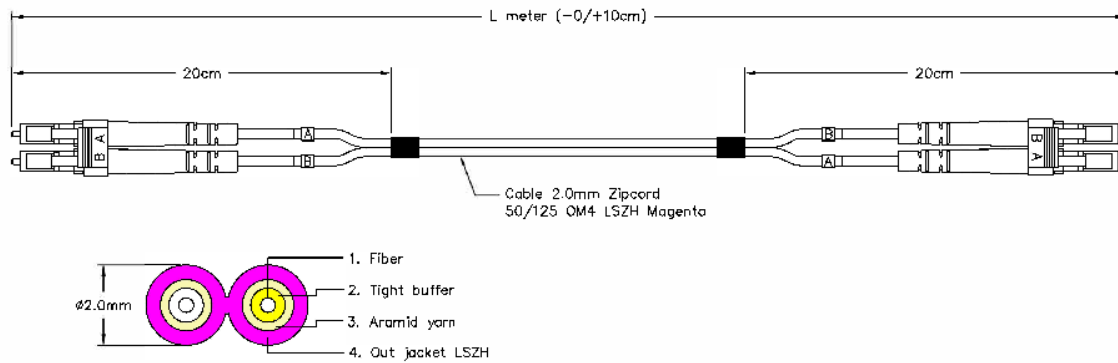

## Main Specifications

<b>Brand</b>	LinkIT
<b>Color</b>	Aqua
<b>Length (m)</b>	1,5
<b>Category</b>	OM4
<b>Connector type 1</b>	LC
<b>Connector type 2</b>	LC
<b>Polishing contact 1</b>	PC
<b>Polishing contact 2</b>	PC
<b>Cable type</b>	Duplex
<b>Number of fibers</b>	2
<b>Wave length (nm)</b>	850/1300
<b>Core Diameter (um)</b>	50/125 Multimode

## Single packaging

<b>GTIN f-pak</b>	7072662009700
<b>Unit</b>	PCE
<b>Quantity</b>	25
<b>Height (cm)</b>	9
<b>Width (cm)</b>	22
<b>Length(cm)</b>	19
<b>Weight (kg)</b>	0,48
<b>Gross Weight (kg)</b>	0,64

## Dimensional Sketches

LinkIT FiberPatch OM4 LC/LC Aqua

Specifications			
Connector type:	LC-LC	Insertion loss:	≤0.3dB
Fiber mode:	OM4 50/125	Return loss:	≥35dB
Fiber grade:	G.651.1	Wave length:	850/1300nm
Polish type:	PC	Optimized Data rate:	10Gb/s over 1040m / 10Gb/s over 550m
Cable jacket:	LSZH	Durability:	500 matings
Color:	Aqua	Operating/storage temp:	-40°C ~ +75°C
Cable diameter:	2mm	Fire properties:	Fire retardant and halogen-free IEC 60332-3-24, IEC 60332-1-2, IEC 61034, IEC 60754-1
Minimum bend radius:	20mm	IEC standards:	All CENELEC standards required
Tensile loads:	150N		