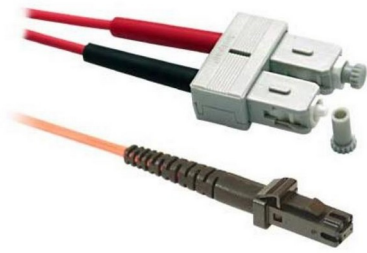

### LinkIT Fibre Optic Cable OM1 MT-RJ/SC Oran. 1m

Duplex MM OM1 62.5/125 LSZH, 1.8mm

Product number: FPD62MPSP-010

EI-number: 6956048

## Product Description

LinkIT SC-MTRJ Multimode OM1 fiber optic patch cable is a duplex configured cable, and an excellent choice for new installations on systems that require powerful data transmission over shorter distances. It connects via high-quality multimode performance to the SC connector at one end, and the compact, secure RJ-45 style of the MTRJ connector.

## Main Specifications

<b>Brand</b>	LinkIT
<b>Color</b>	Orange
<b>Length (m)</b>	1
<b>Category</b>	OM1
<b>Connector type 1</b>	MTRJ/F
<b>Connector type 2</b>	SC
<b>Polishing contact 2</b>	PC
<b>Cable type</b>	Duplex
<b>Number of fibers</b>	2
<b>Core Diameter (um)</b>	62.5/125 Multimode

## Extended Specifications

<b>Jacket material</b>	LSZH
<b>Anti-kink sleeve</b>	Moulded
<b>Optical Return Loss (dB)</b>	<=0.3DB
<b>Cable Diameter (mm)</b>	1.8
<b>Halogenfree</b>	V

<b>Oil resistant</b>	X
<b>Fire retardant version</b>	V
<b>EAN</b>	7072662014070
<b>Certifications</b>	CE, RoHS