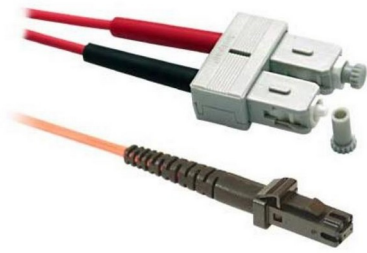

Network Cable Fiber

LinkIT Fibre Optic Cable OM1 MT-RJ/SC Oran. 2m

Duplex MM OM1 62.5/125 LSZH, 1.8mm

Product number: FPD62MPSP-020

EI-number: 6956049

Product Description

LinkIT SC-MTRJ Multimode OM1 fiber optic patch cable is a duplex configured cable, and an excellent choice for new installations on systems that require powerful data transmission over shorter distances. It connects via high-quality multimode performance to the SC connector at one end, and the compact, secure RJ-45 style of the MTRJ connector.

Main Specifications

Brand	LinkIT
Color	Orange
Length (m)	2
Category	OM1
Connector type 1	MTRJ/F
Connector type 2	SC
Polishing contact 2	PC
Cable type	Duplex
Number of fibers	2
Core Diameter (um)	62.5/125 Multimode

Extended Specifications

Jacket material	LSZH
Anti-kink sleeve	Moulded
Optical Return Loss (dB)	<=0.3DB
Cable Diameter (mm)	1.8
Halogenfree	V

Oil resistant	X
Fire retardant version	V
EAN	7072662014087
Certifications	CE, RoHS