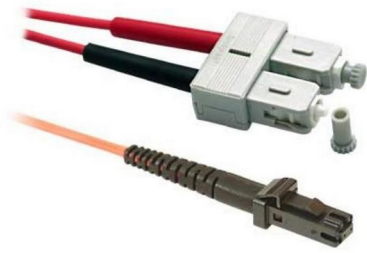

Network Cable Fiber

LinkIT Fibre Optic Cable OM1 MT-RJ/SC Oran. 3m

Duplex MM OM1 62.5/125 LSZH, 1.8mm

Product number: FPD62MPSP-030

Product Description

LinkIT SC-MTRJ Multimode OM1 fiber optic patch cable is a duplex configured cable, and an excellent choice for new installations on systems that require powerful data transmission over shorter distances. It connects via high-quality multimode performance to the SC connector at one end, and the compact, secure RJ-45 style of the MTRJ connector.

Main Specifications

Brand	LinkIT
Color	Orange
Length (m)	3
Category	OM1
Connector type 1	MTRJ/F
Connector type 2	SC
Polishing contact 2	PC
Cable type	Duplex
Number of fibers	2
Core Diameter (um)	62.5/125 Multimode

Extended Specifications

Jacket material	LSZH
Anti-kink sleeve	Moulded
Optical Return Loss (dB)	<=0.3DB
Cable Diameter (mm)	1.8
Halogenfree	V

Oil resistant	X
Fire retardant version	V
EAN	7072662014094
Certifications	CE, RoHS