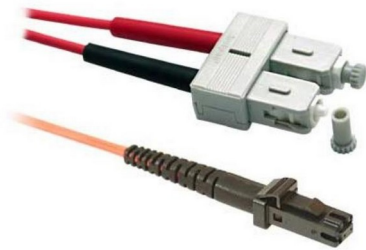

Network Cable Fiber

LinkIT Fibre Optic Cable OM1 MT-RJ/SC Oran. 5m

Duplex MM OM1 62.5/125 LSZH, 1.8mm

Product number: FPD62MPSP-050

Product Description

LinkIT SC-MTRJ Multimode OM1 fiber optic patch cable is a duplex configured cable, and an excellent choice for new installations on systems that require powerful data transmission over shorter distances. It connects via high-quality multimode performance to the SC connector at one end, and the compact, secure RJ-45 style of the MTRJ connector.

Main Specifications

Brand	LinkIT
Color	Orange
Length (m)	5
Category	OM1
Connector type 1	MTRJ/F
Connector type 2	SC
Polishing contact 2	PC
Cable type	Duplex
Number of fibers	2
Core Diameter (um)	62.5/125 Multimode

Extended Specifications

Jacket material	LSZH
Anti-kink sleeve	Moulded
Optical Return Loss (dB)	<=0.3DB
Cable Diameter (mm)	1.8
Halogenfree	V

Oil resistant	X
Fire retardant version	V
EAN	7072662014100
Certifications	CE, RoHS