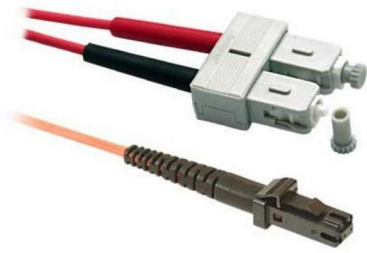

Network Cable Fiber

LinkIT Fibre Optic Cable OM1 MT-RJ/SC Oran. 20m

Duplex MM OM1 62.5/125 LSZH, 1.8mm

Product number: FPD62MPSP-200

Product Description

LinkIT SC-MTRJ Multimode OM1 fiber optic patch cable is a duplex configured cable, and an excellent choice for new installations on systems that require powerful data transmission over shorter distances. It connects via high-quality multimode performance to the SC connector at one end, and the compact, secure RJ-45 style of the MTRJ connector.

Main Specifications

Brand	LinkIT
Color	Orange
Length (m)	20
Category	OM1
Connector type 1	MTRJ/F
Connector type 2	SC
Polishing contact 2	PC
Cable type	Duplex
Number of fibers	2
Core Diameter (um)	62.5/125 Multimode

Extended Specifications

Jacket material	LSZH
Anti-kink sleeve	Moulded
Optical Return Loss (dB)	<=0.3DB
Cable Diameter (mm)	1.8
Halogenfree	V

Oil resistant	X
Fire retardant version	V
EAN	7072662014162
Certifications	CE, RoHS