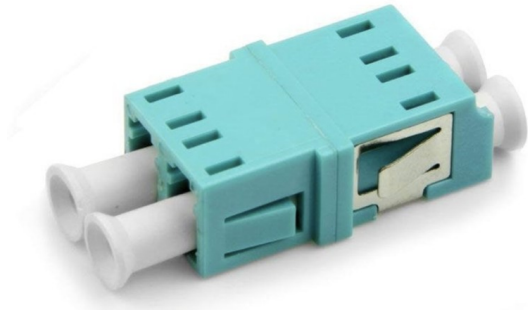

## Fiber Accessories

### LinkIT Fiber Adapter LC/LC duplex aqua

Multimode, For clip mounting

Product number: LCLCX2UFOM3

## Product Description

The fiber adapter is used together with a keystone frame, for mounting in a keystone panel / socket. The adapter does not have a flange and only allows clip mounting. The Aqua color indicates OM3 cabling

## Main Specifications

<b>Brand</b>	LinkIT
<b>Color</b>	Blue
<b>Connector type 1</b>	LC
<b>Connector type 2</b>	LC
<b>Material</b>	Plastic
<b>Cable type</b>	Duplex