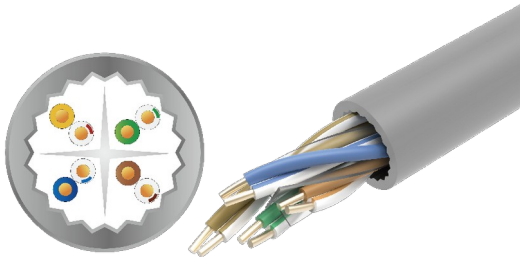

## Installation Cable Copper

**LinkIT Cat.6 U/UTP White 100m**  
AWG 24/1 | PVC | Bundle

Product number: LT-UTP-6I-HOME-100  
Ei-number: 6919381

### Product Description

Unshielded Cat.6 cable with smooth sheath - delivered on bundle. Can handle a minimum of 250 MHz band width. Specifically designed for open installation, the cable is white in color, without any print. Due to a solid sheath, the cable can also be stapled to the wall with staples. Fire class Eca The cable is certified according to the new CPR directive.

### Main Specifications

<b>Brand</b>	LinkIT
<b>Color</b>	White
<b>Length (m)</b>	100
<b>Category</b>	Cat.6
<b>Conductor material</b>	Copper
<b>Cable shielding</b>	U/UTP - unshielded/unshielded twisted pairs
<b>Cable type</b>	U/UTP

<b>Outer Cape diameter</b>	5,4mm
<b>Cable fire class</b>	Eca
<b>Halogenfree</b>	X
<b>Core color 1</b>	Blue, White
<b>Core color 2</b>	White, Orange
<b>Core color 3</b>	Green, White
<b>Core Color 4</b>	White, Brown
<b>EAN</b>	7072262003443
<b>Certifications</b>	CE, RoHS, REACH
<b>Segregation Class</b>	C