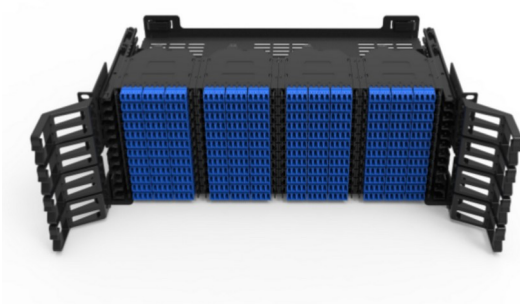

Slimpanel

LinkIT 4U slim panel for 48xMPO cassettes

Up to 576 fibers Delivered without cassettes

Product number: SP48M4

Product Description

LinkIT 4U slim panel for 48xMPO cassettes for up to 576 fibers. Delivered without cassettes so this must be purchased separately. High-density patch panels are an effective way to increase the copper port density in racks and rack cabinets. While standard patch panels offer 24 ports in a rack unit, high-density panels can double that amount by 48 ports per rack unit.

Main Specifications

Brand	LinkIT
Color	Black
Measurements (WxHxD)	482.6 x 177 x 455 mm
Material	Plastic, Steel
Number of height units	4U
Number of fibers	576
Rack mounting	19"
Number of outputs	48

Extended Specifications

Measure cable outlet holes	65x43mm
Measure entrance hole	135x43mm
Plug-in top plate	✓
Kabelguide	✓
Removable drawer	✓
Removable front plate	✓

■ **Single** packaging

Unit	PCE
Quantity	1
Height (cm)	17,7
Width (cm)	48,26
Length(cm)	45,5
Weight (kg)	0
Gross Weight (kg)	0